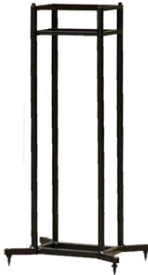

GRAHAM AUDIO SERIES

BBC LS5/9 monitor, pair

Cherry, Oak	€ 4.000
Rosewood	€ 4.400
Ebony	€ 4.700

BBC LS5/8 monitor, pair

Cherry, Oak	€ 8.900
Rosewood	€ 9.300
Ebony	€ 9.700

Speaker stands in black metal, pair