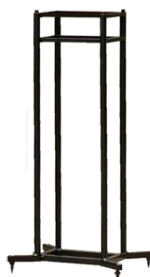

Speaker stands in black metal, pair

LS3/5, LS3/5A	€ 700
LS6	€ 750
LS5/9	€ 800
LS5/8	€ 900

Warranty is 2 years from purchase date on all speakers and is extendable to 5 years upon registration with Graham Audio
Prices are suggested retail prices and are correct at the time of publication
Graham Audio reserves the right to change prices at any time

Concerto Audio
Utrechtsestraat 40
1017 VP Amsterdam
Open: Tu/Sat 11.00-18.00 hrs

www.linn.amsterdam
alex@concerto-audio.nl
thierry@concerto-audio.nl
+31(0)20-6222856